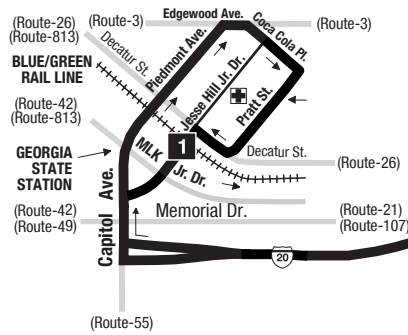

Routes intersecting at Georgia State Station:  
Rutas intersectando en la Estación Georgia State:

- 21-Memorial Drive
- 42-Pryor Road
- 49-McDonough Boulevard
- 55-Jonesboro Road
- 107-Glenwood
- 186-Rainbow Drive/South Dekalb
- 813-Atlanta University Center

INTERSECTING ROUTES  
Rutas Intersectando

SELECT TRIPS ALONG WESLEY CHAPEL ROAD.  
Viajes selectos por Wesley Chapel Road.

SELECT TRIPS VIA EASTSIDE DRIVE.  
Viajes selectos via Eastside Drive.